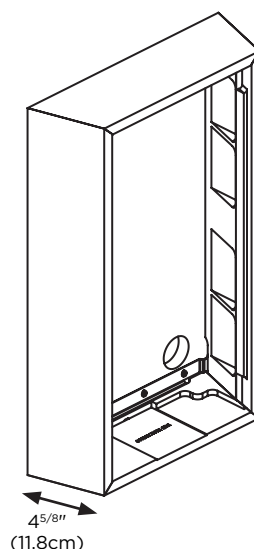

ON WALL 1000 IWSUB UTOPIA FRAME

Product sheet

The 1000 Series On Wall frames let you make the most of your in-wall 1000 Series products with easy integration on any surface.

Key points

- Optional wall solution for 1000 Series in-wall loudspeaker
- Anti-vibration wall rubber blocks
- Protective felt on brackets
- Vertical and horizontal mounting
- Designed to facilitate integration of several 1000 IWSUB Utopia

High Gloss
White

Ready-to-paint
raw white

Weight	8.60lbs (3.9kg)
Weight (with box)	11.68lbs (5.3kg)