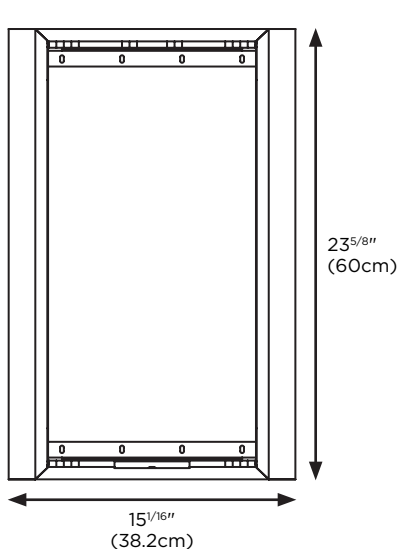

ON WALL 1000 IWSUB UTOPIA FRAME

Product sheet

The 1000 Series On Wall frames let you make the most of your in-wall 1000 Series products with easy integration on any surface.

Key points

- Optional wall solution for 1000 Series in-wall loudspeaker
- Anti-vibration wall rubber blocks
- Protective felt on brackets
- Vertical and horizontal mounting
- Designed to facilitate integration of several 1000 IWSUB Utopia

High Gloss
White

Ready-to-paint
raw white

Weight	8.60lbs (3.9kg)
Weight (with box)	11.68lbs (5.3kg)