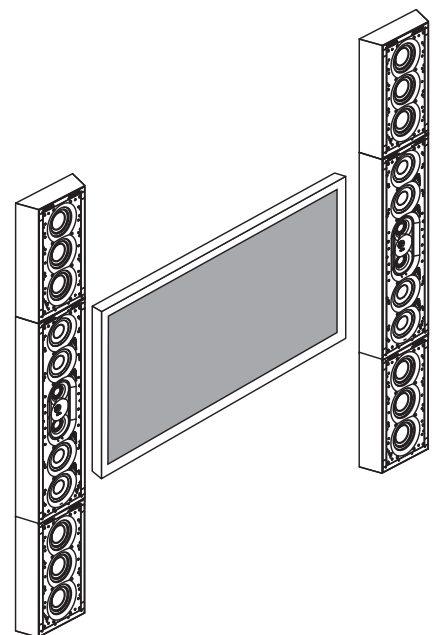

ON WALL 1000 IWSUB UTOPIA FRAME

Product sheet

The 1000 Series On Wall frames let you make the most of your in-wall 1000 Series products with easy integration on any surface.

Key points

- Optional wall solution for 1000 Series in-wall loudspeaker
- Anti-vibration wall rubber blocks
- Protective felt on brackets
- Vertical and horizontal mounting
- Designed to facilitate integration of several 1000 IWSUB Utopia

High Gloss
White

Ready-to-paint
raw white

Weight	8.60lbs (3.9kg)
Weight (with box)	11.68lbs (5.3kg)